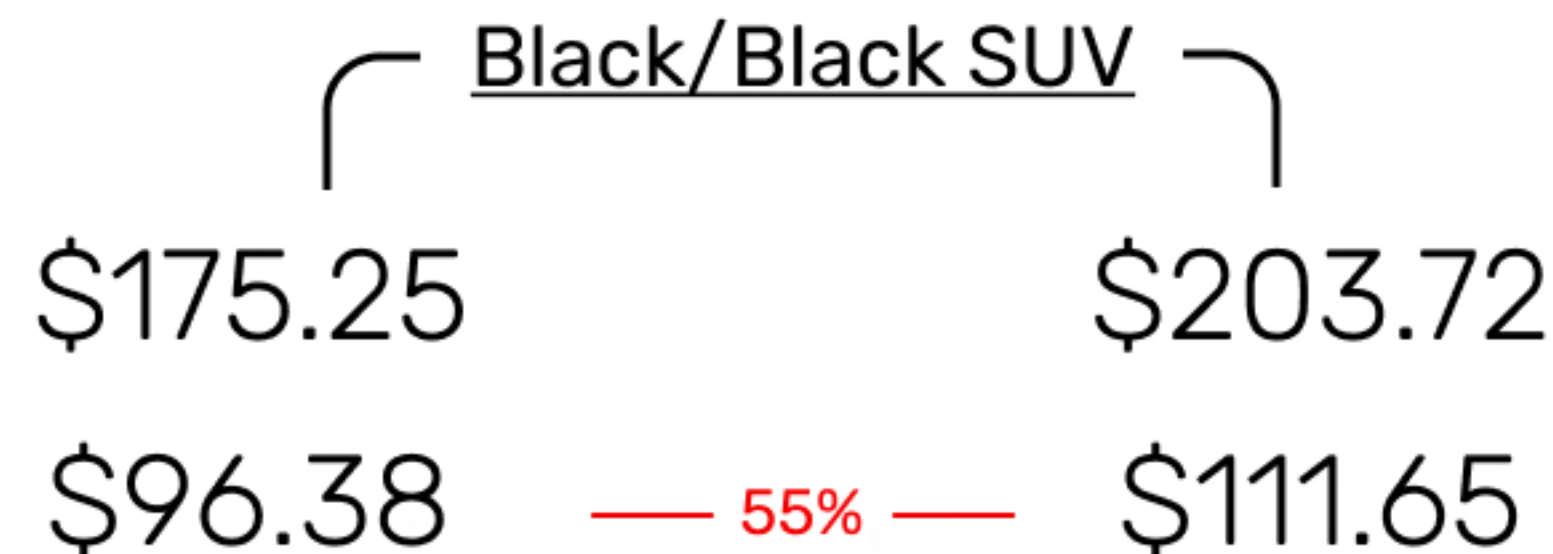

02 / The Ride"share" Problem & PAX Service Solution

Ride Fee:

Driver Earns