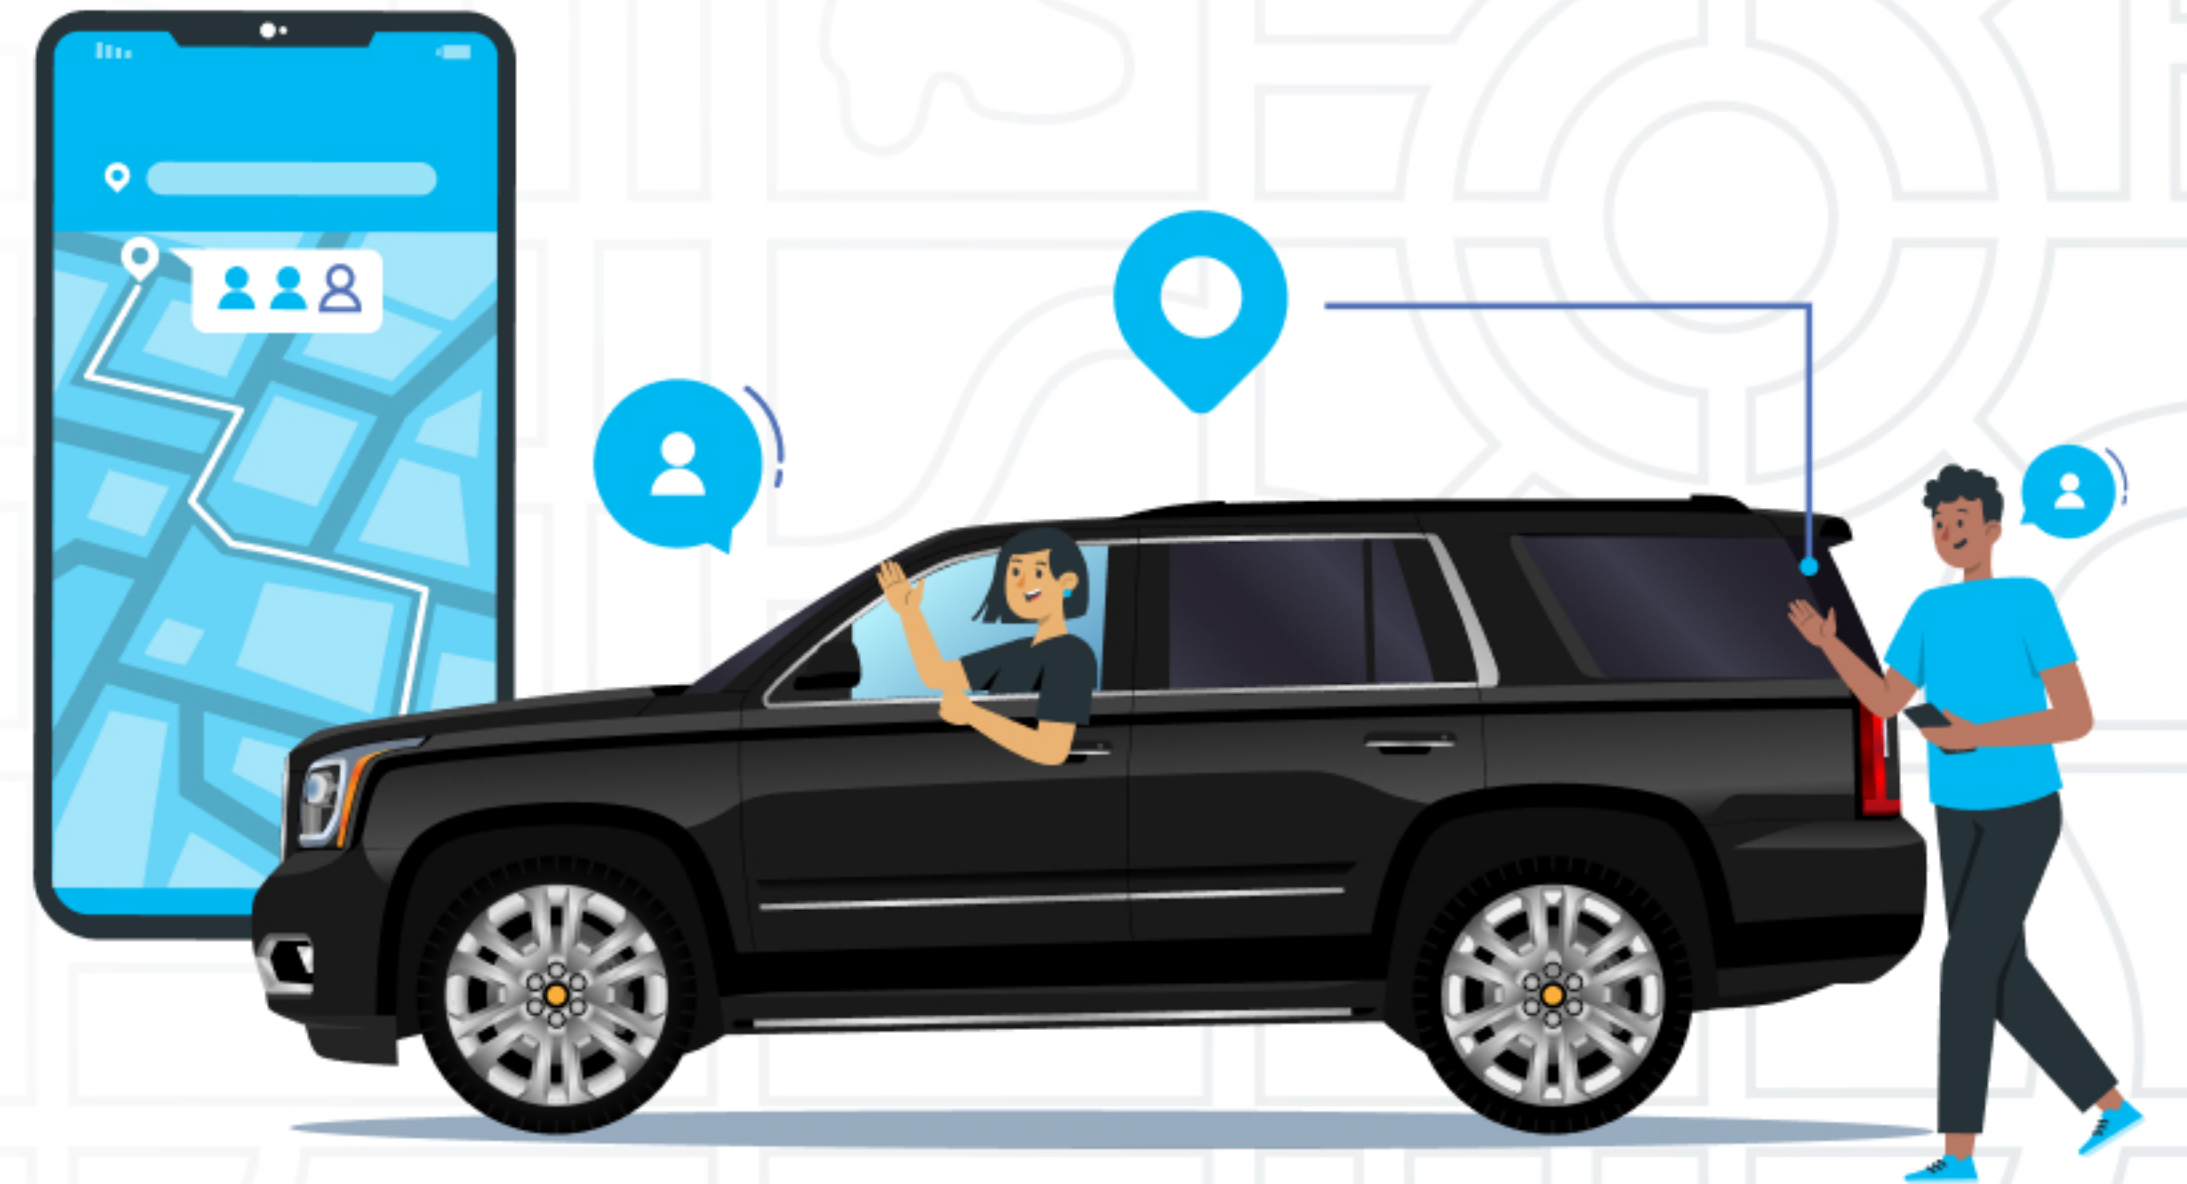

Your professional driver service.

COMMUNITY Partners

01 / Introduction

Available on:

Developed by ride-service drivers in Phoenix, AZ, PAX is changing the ride service industry FOR GOOD. More affordable flat-rate rides for passengers, more profitable for drivers and 10% of each ride goes to support local non-profits!

- Pax offers transparency on EVERY ride. (Flat rates/No surge pricing)
- Pax drivers earn up to 65% on fares and performance based equity.
- **Pax is committed to fund raising for local non-profits by giving back 10% of all revenue to our non-profit Community Partners!**

*We're changing the ride
service industry
FOR GOOD!*

02 / The Ride"share" Problem & PAX Service Solution

Ride Fee:

Driver Earns

PAX Flat Rate:

Driver Earns

34.3 miles (40 min)

03 / Community Partners

PAX works hard to be the driving force for GOOD in the communities where we serve passengers. We're proud to join the established organizations working hard to improve our communities every day. **That's why PAX is committed to fund raising for participating local non-profits by giving back 10% of ALL participating rides to the non-profit of the riders choice!**