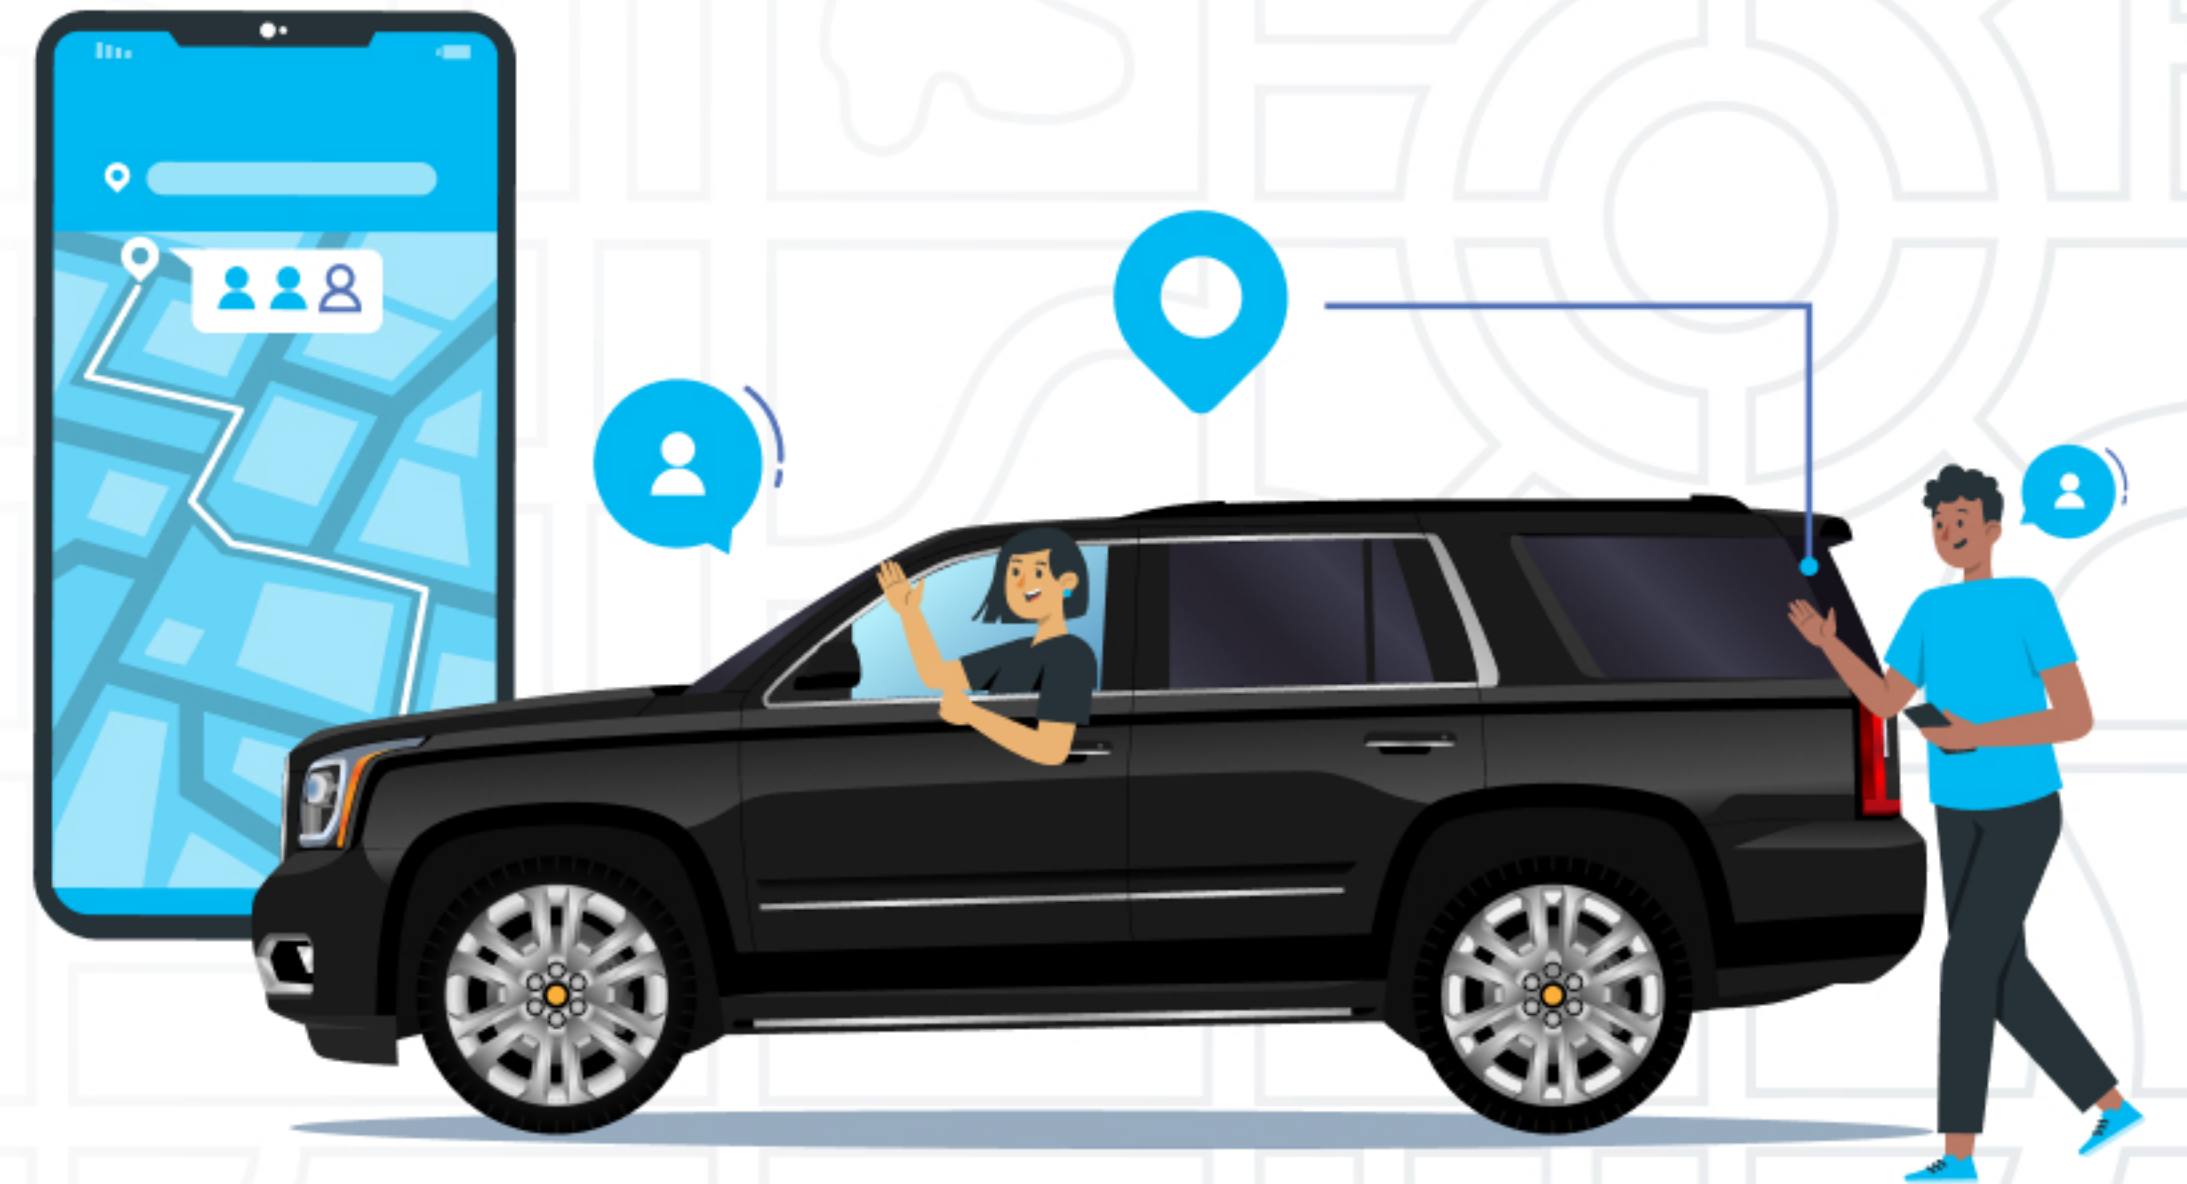

Your professional driver service.