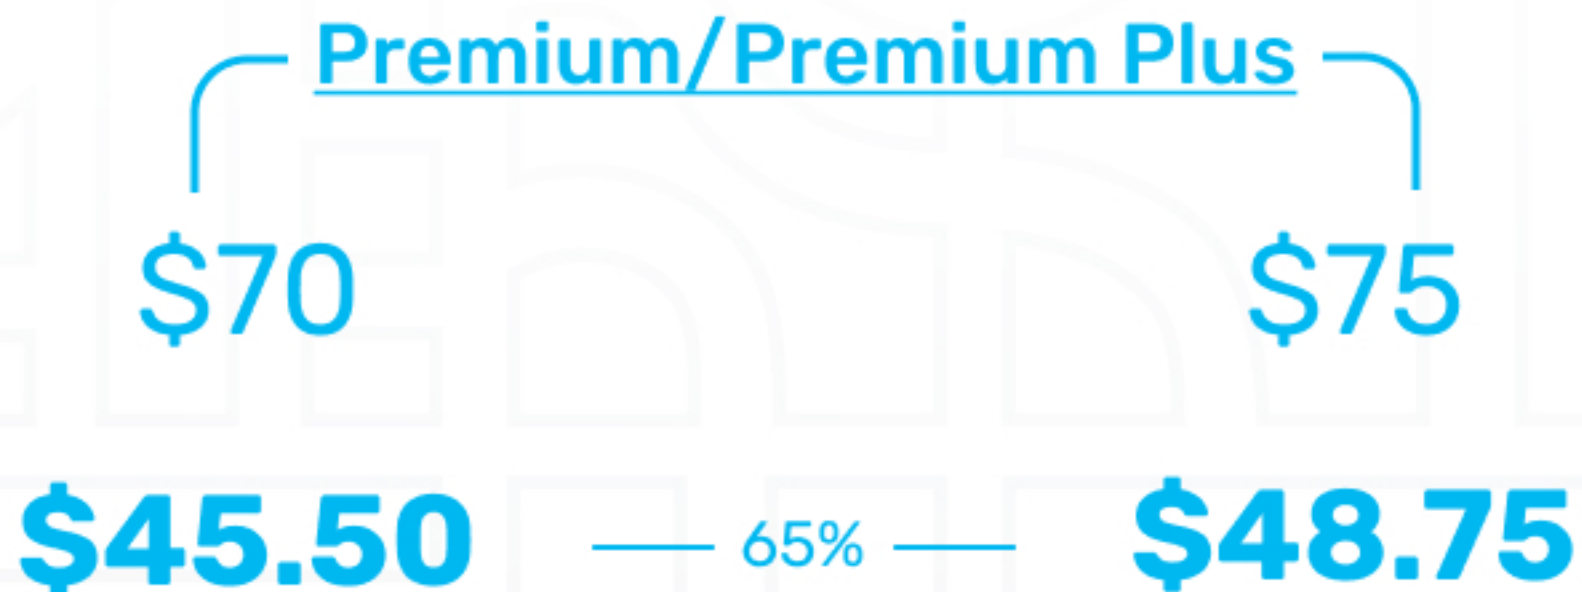

*We're changing the ride
service industry
FOR GOOD!*

02 / The Ride"share" Problem & PAX Service Solution

Ride Fee:

Driver Earns

PAX Flat Rate:

Driver Earns

34.3 miles (40 min)

03 / Community Partners